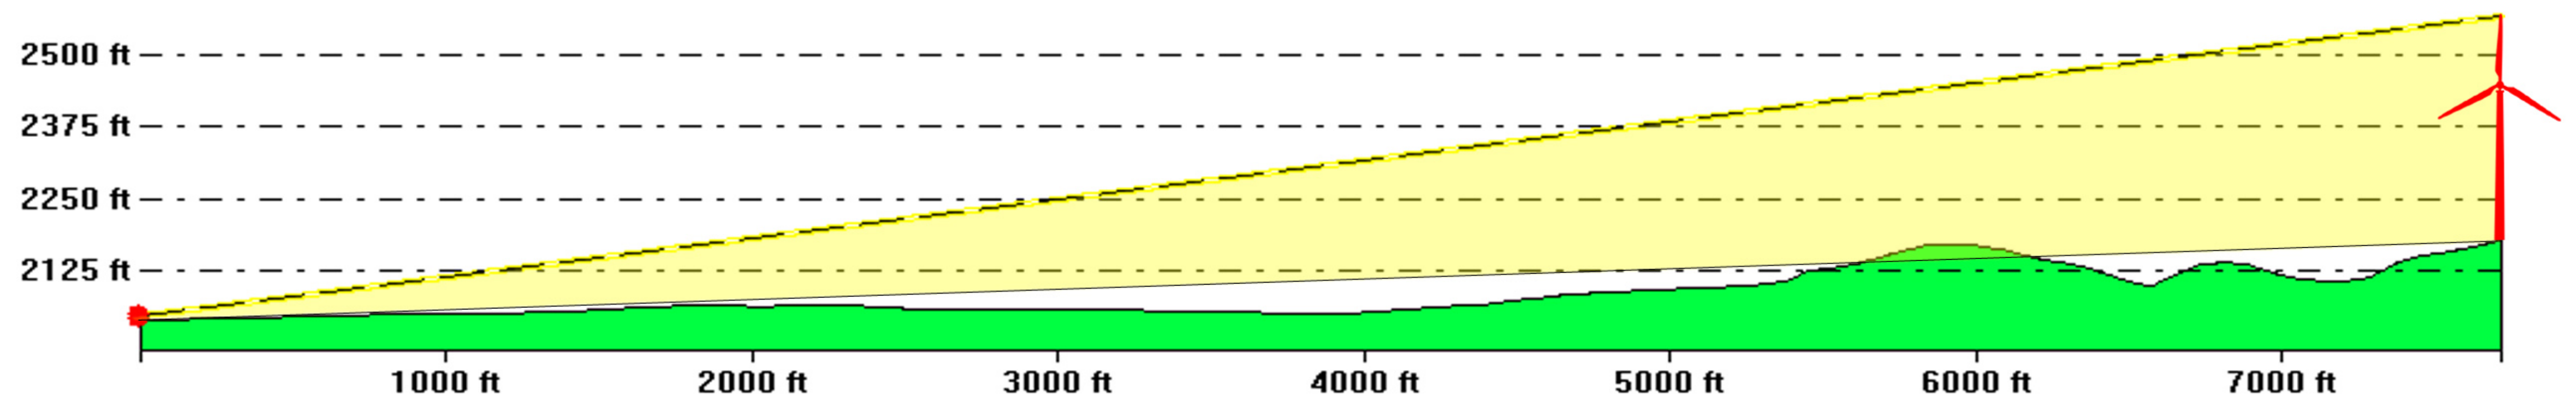

Hays, Kansas Wind Turbine Farm

Camera 3

Turbines shown in black to highlight locations.

Photosimulation of Wind Farm from 200th Ave. & Noose Rd. - view West.

Profile View: Profile is drawn from Camera 3 at 5.5 ft. above ground to nearest turbine (Turbine 49). Distance from Camera 3 to Turbine 49 is 1.4 mi.