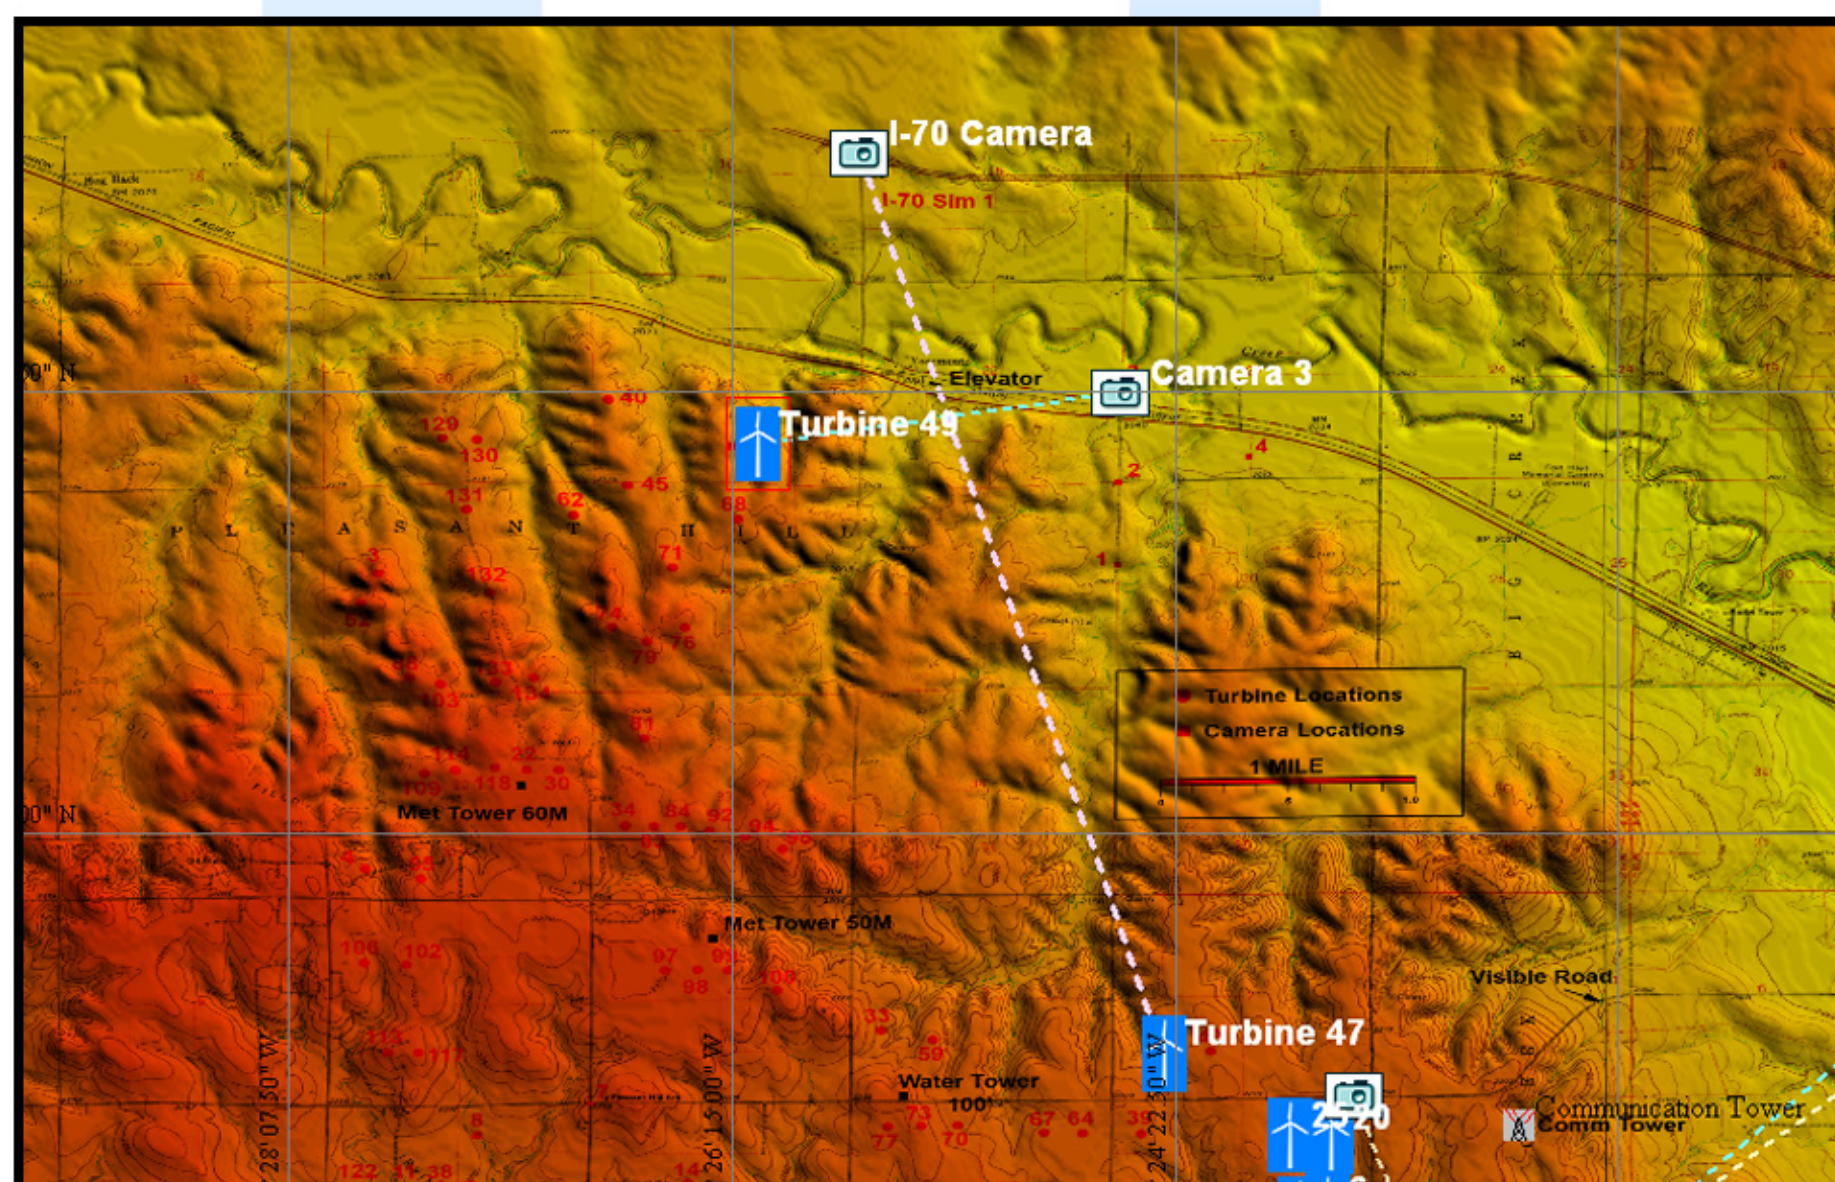

Hays, Kansas Wind Turbine Farm

Camera 3

Turbines shown in black to highlight locations.

Photosimulation of Wind Farm from 200th Ave. & Noose Rd. - view West.

Profile View: Profile is drawn from Camera 3 at 5.5 ft. above ground to nearest turbine (Turbine 49). Distance from Camera 3 to Turbine 49 is 1.4 mi.