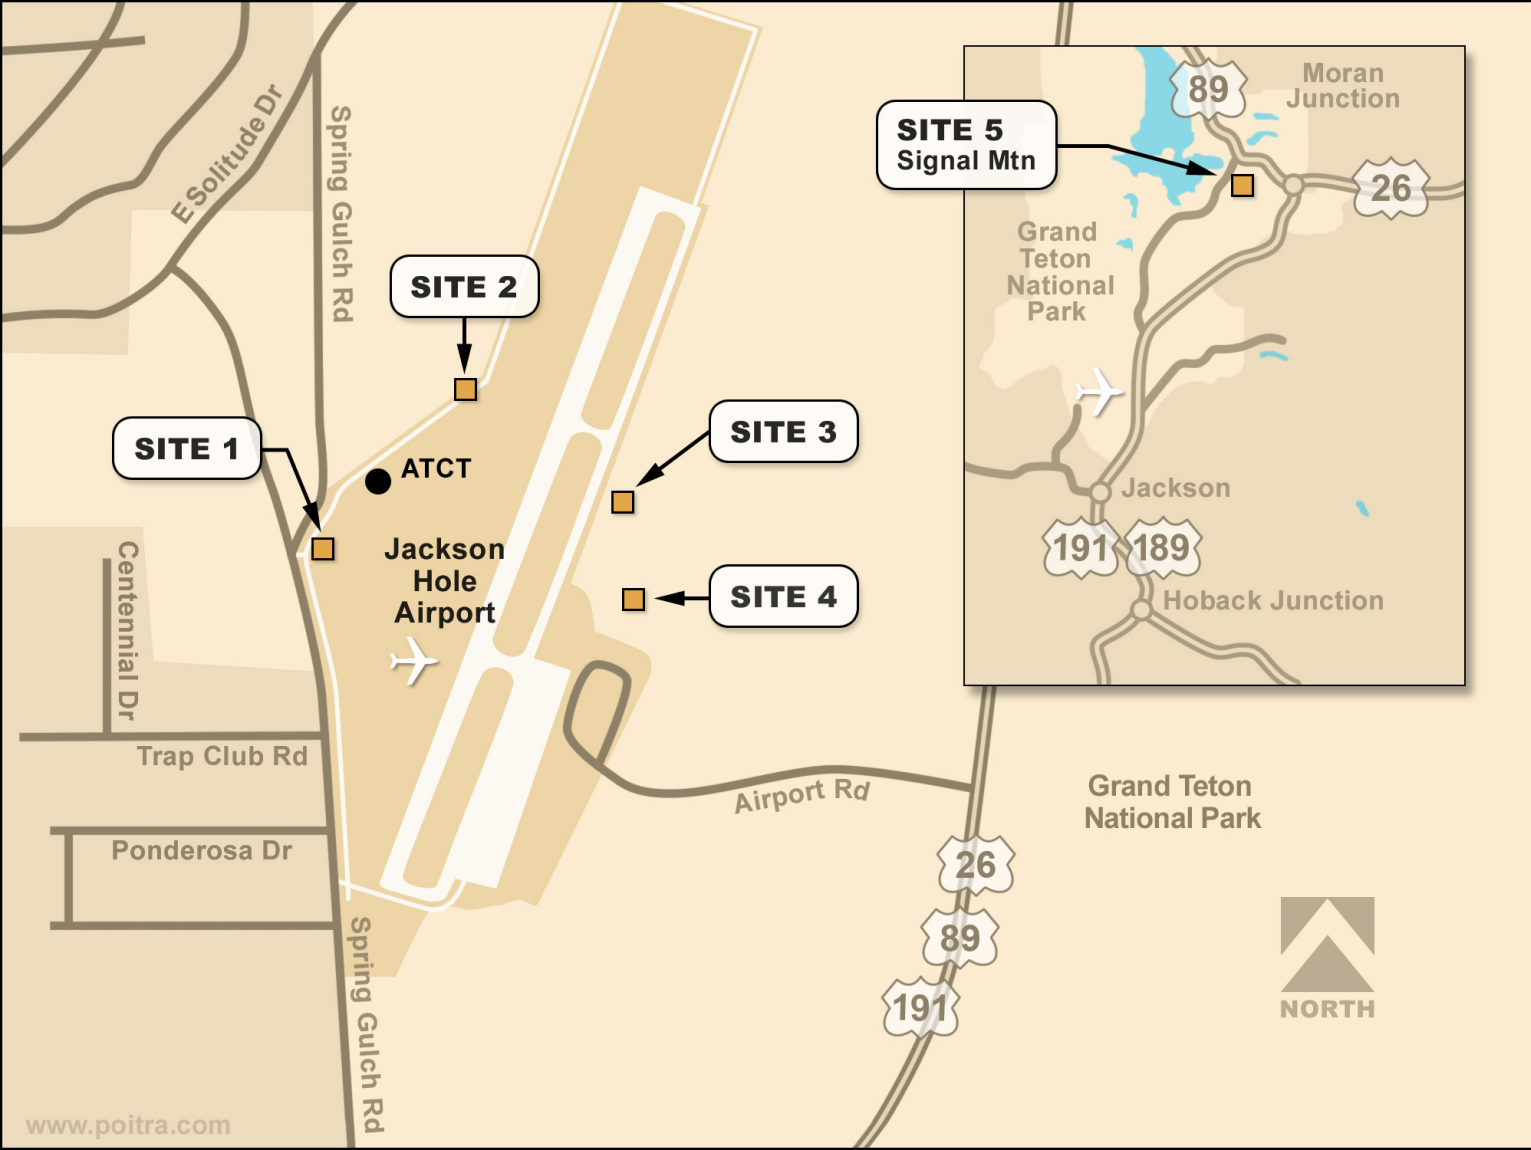

MSSR Antenna

Lightning Protection Rods

Equipment Building

17 Ft. Tall Tower

Double Walled Fuel Tank

View 1

View 3

SITE 2

ATCT

SITE 1

View 2