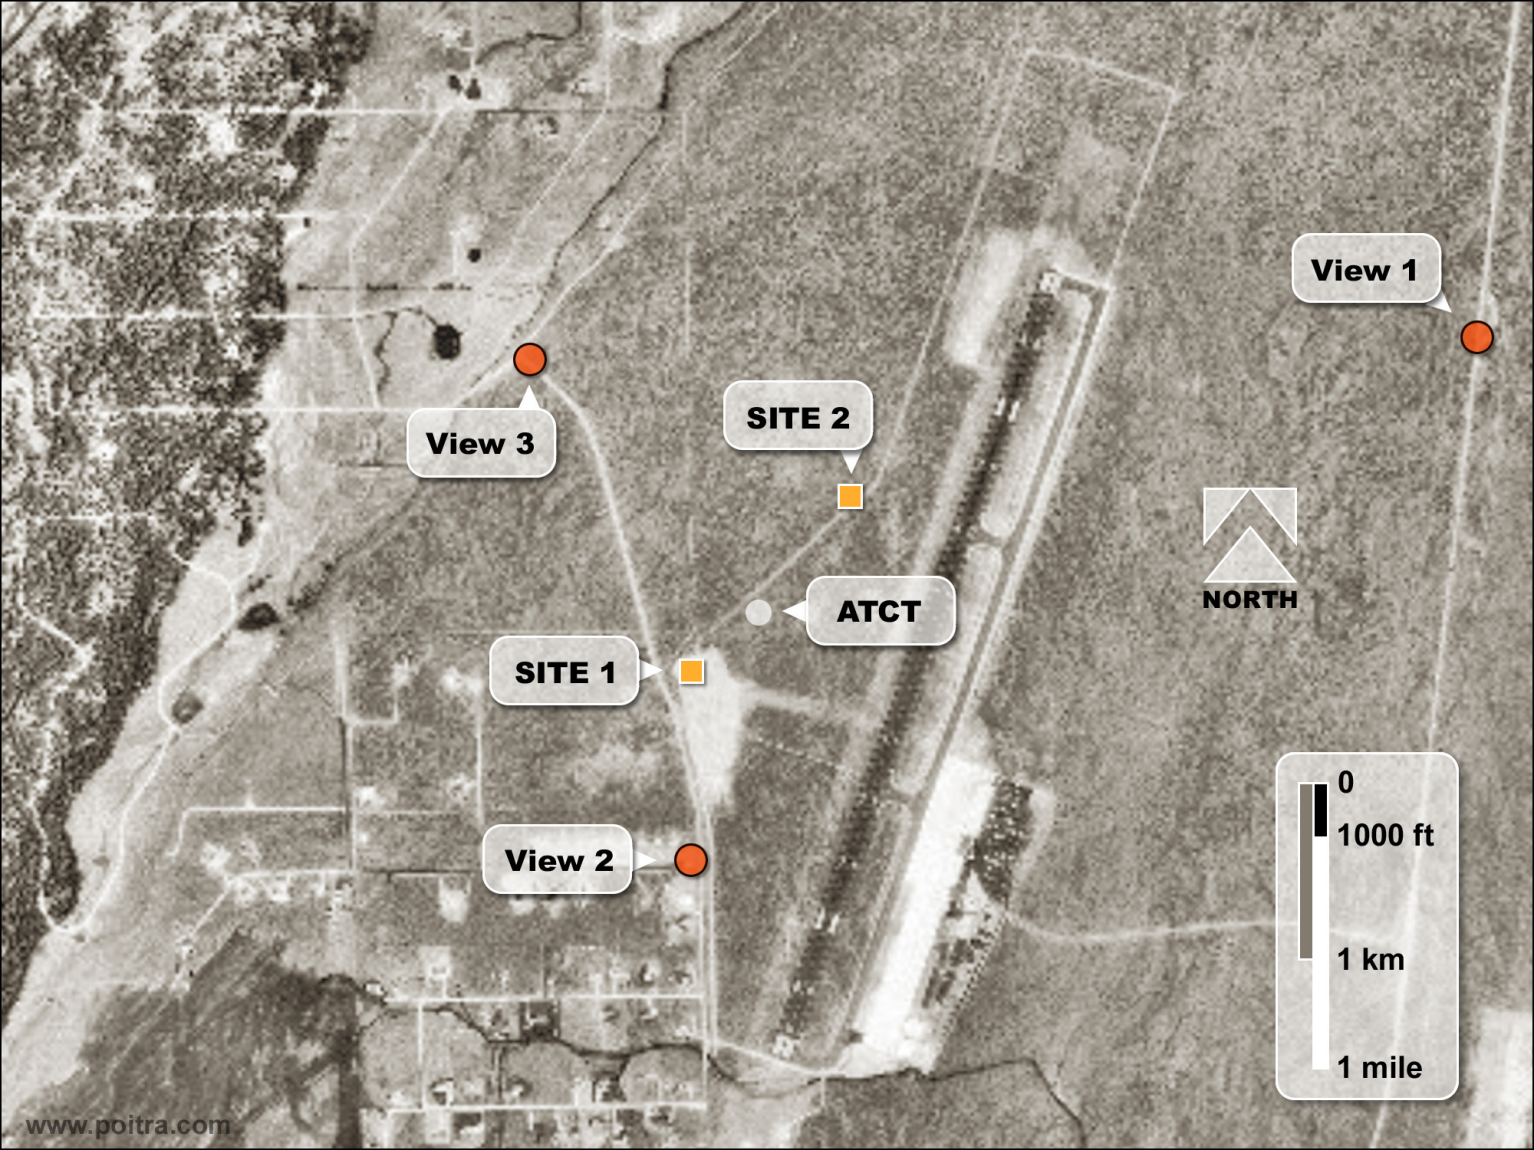

MSSR Antenna

Lightning Protection Rods

Equipment Building

17 Ft. Tall Tower

Double Walled Fuel Tank

View 1

View 3

SITE 2

ATCT

SITE 1

View 2